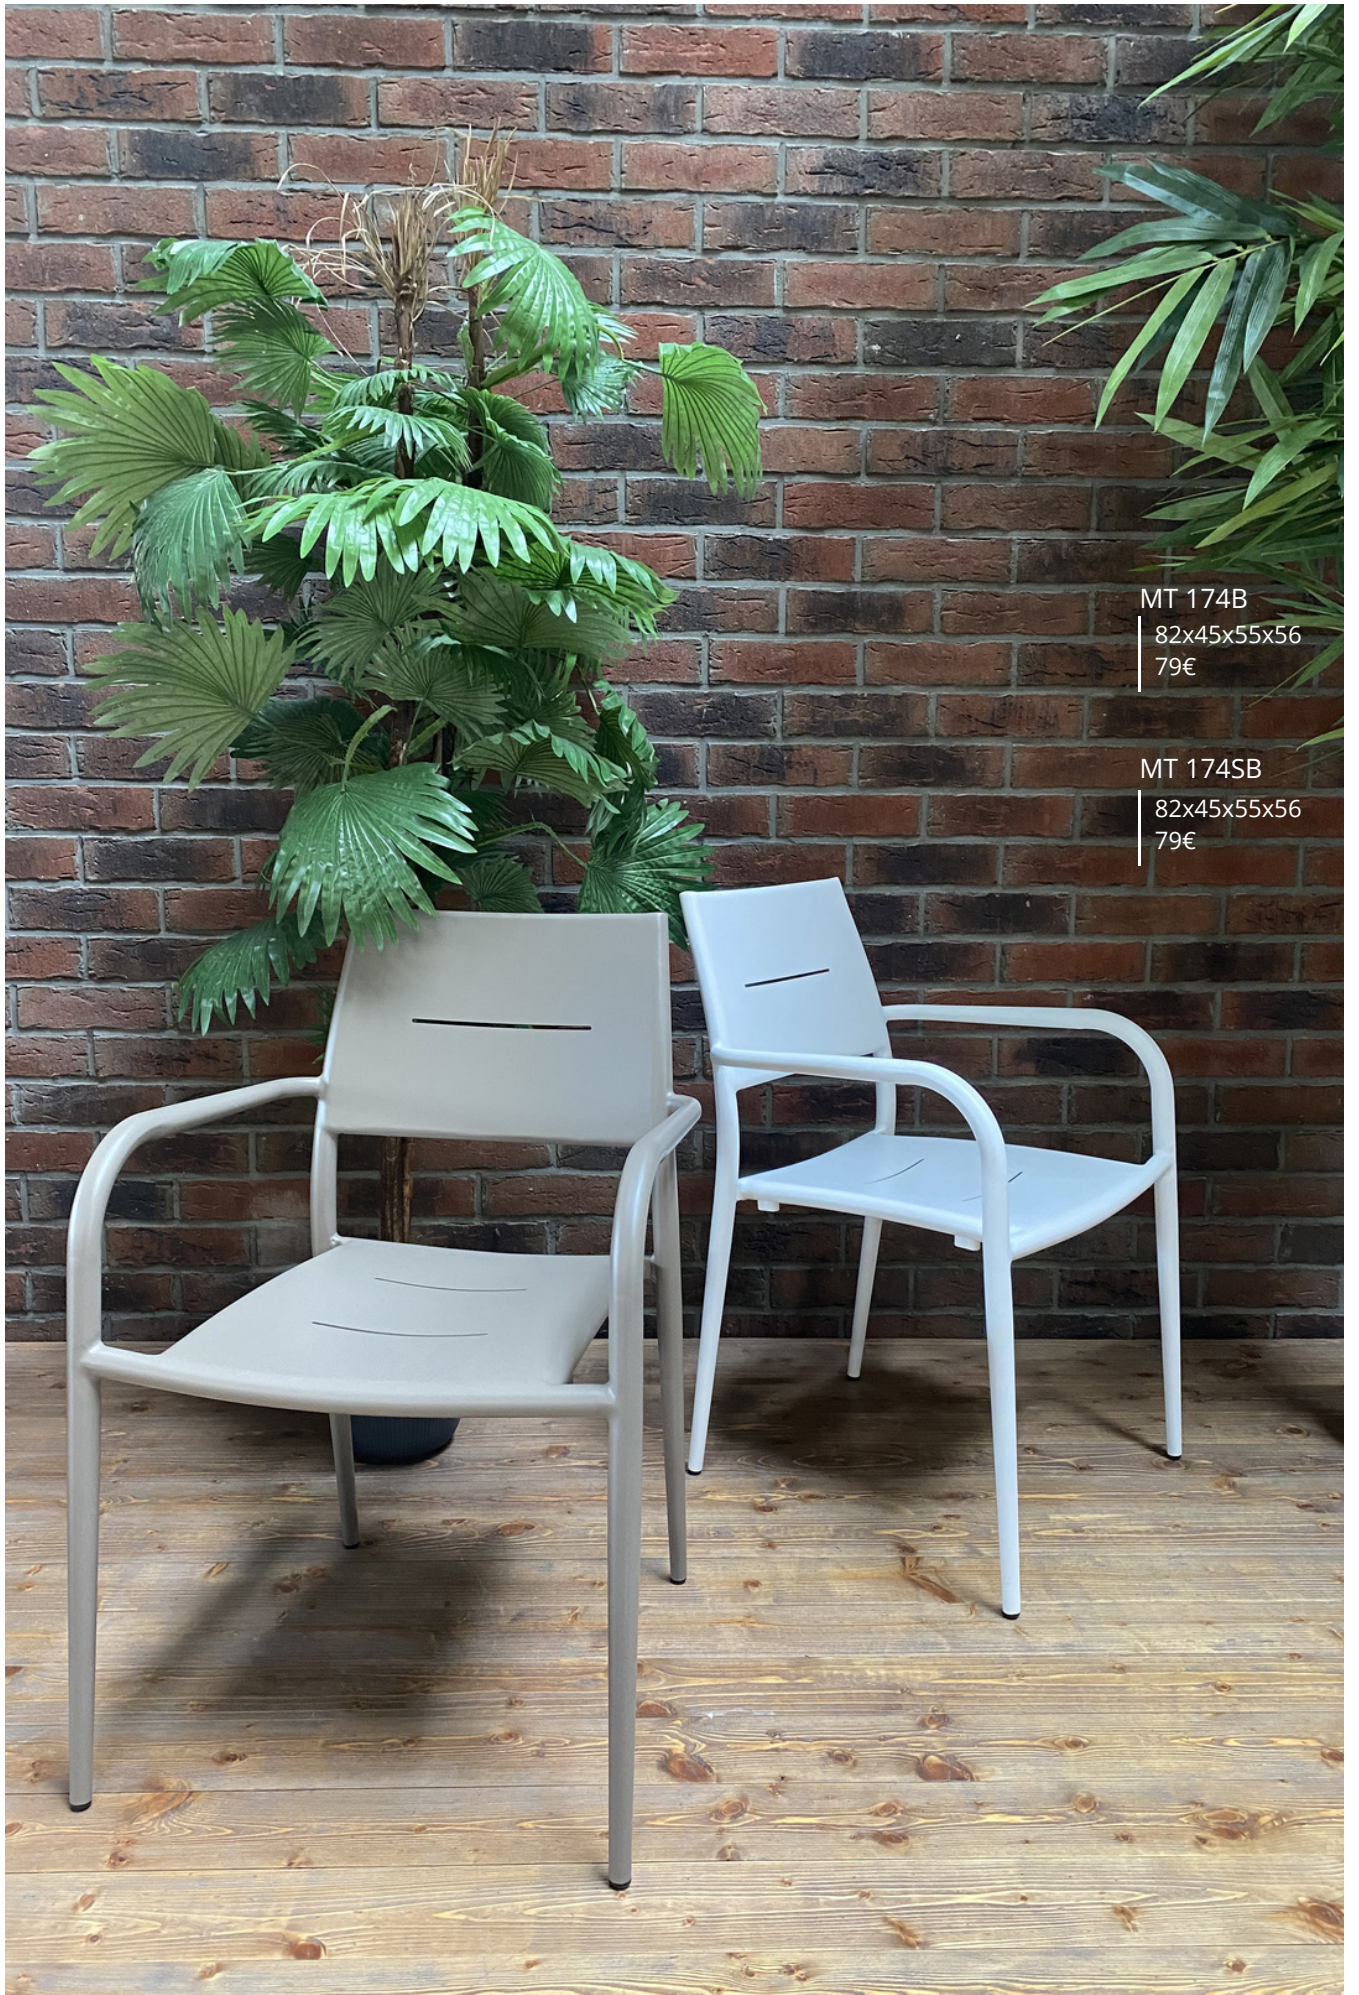

MT 174B
82x45x55x56
79€

MT 174SB
82x45x55x56
79€