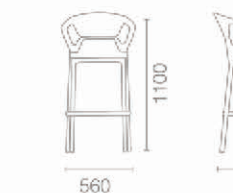

Stackable

Frame Colours

- Satin Anodized Aluminium

COLOURS

Seat (made in polypropylene)

01 White
09 Black
22 Anthracite

Back transparent (made in polycarbonate)

28 Purple
29 D Red
33 Orange
35 Green
37 Clear
38 Smoke
40 Blue

Back solid (made in polycarbonate)

42 Black