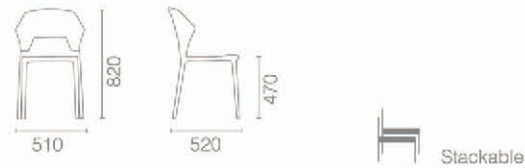

EGO-S

Page 46

COLOURS

Seat
(made in polypropylene)

- 01 White
- 09 Black
- 22 Anthracite

Back transparent
(made in polycarbonate)

- 28 Purple
- 29 D.Red
- 33 Orange
- 35 Green
- 37 Clear
- 38 Smoke
- 40 Blue

Back solid
(made in polycarbonate)

- 42 Black