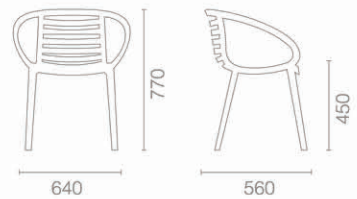

COLOURS

Seat (made in polypropylene)

01 White
18 Brown
22 Anthracite