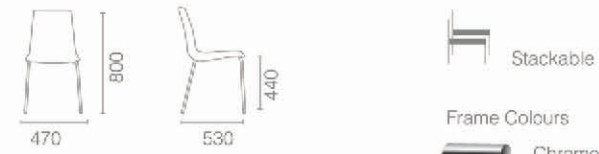

X-TREME S

Page 66

COLOURS

transparent
(made in polycarbonate)

- 29 Red
- 33 Orange
- 35 Green
- 37 Clear
- 38 Smoke
- 40 Blue

solid
(made in polycarbonate)

- 42 Black
- 43 White
- 44 Red

Frame Colours

- Chrome Plated

On request, the base could be produced with outdoor resistant special paint applications.