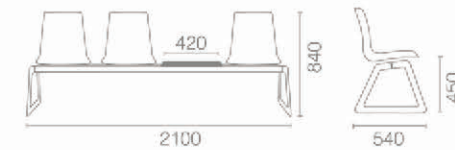

solid  
(made in polycarbonate)

- 42 Black
- 43 White
- 44 Red

Compact Colours

- 77 Black
- 83 White

with compact side table

# X-TREME BENCH 4 seater

Page 72

Frame Colours

- Chrome Plated
- White - powder coated
- Anthracite - powder coated
- Black - powder coated

COLOURS  
transparent  
(made in polycarbonate)

- 29 Red
- 33 Orange
- 35 Green
- 37 Clear
- 38 Smoke
- 40 Blue