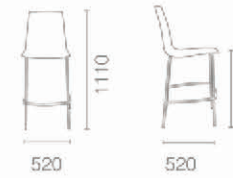

X-TREME BSL SPORT

Page 98

Stackable

Frame Colours

- Chrome Plated

* On request, the base could be produced with outdoor resistant special paint applications.

COLOURS

transparent (made in polycarbonate)

29 Red
33 Orange
35 Green
37 Clear
38 Smoke
40 Blue

solid (made in polycarbonate)

42 Black
43 White
44 Red

COOL

Page 82

X-TREME B SLED

Page 104