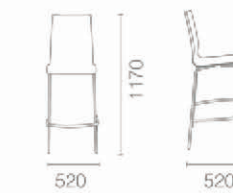

## COLOURS

Seat (made in polypropylene)

01 White
18 Brown
22 Anthracite

Stackable

Frame Colours

- Chrome Plated
- Grey Powder Coated

\* On request, the base could be produced with outdoor resistant special paint applications.