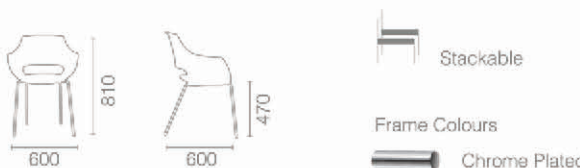

OPAL

Page 56

COLOURS

transparent
(made in polycarbonate)

- 29 Red
- 33 Orange
- 35 Green
- 37 Clear
- 38 Smoke
- 40 Blue

solid
(made in polycarbonate)

- 42 Black
- 43 White
- 44 Red

Frame Colours

- Chrome Plated

On request, the base could be produced with outdoor resistant special paint applications.