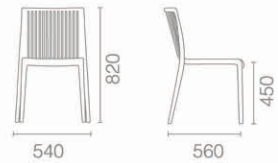

COLOURS

Seat (made in polypropylene)

01 White
04 Red
22 Anthracite
23 Purple
24 Green
25 Blue