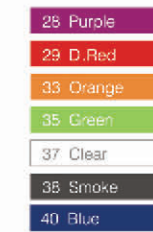

Back transparent
(made in polycarbonate)