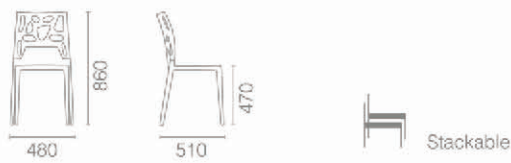

EGO-ROCK

Page 52

COLOURS

Seat
(made in polypropylene)

- 01 White
- 09 Black
- 22 Anthracite

Back transparent
(made in polycarbonate)

- 28 Purple
- 29 D.Red
- 33 Orange
- 35 Green
- 37 Clear
- 38 Smoke
- 40 Blue

Back solid
(made in polycarbonate)

- 42 Black
- 43 White
- 44 Red