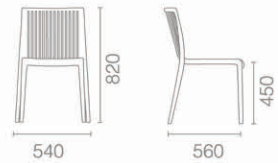

COOL

Page 82

COLOURS

Seat (made in polypropylene)

01 White
04 Red
22 Anthracite
23 Purple
24 Green
25 Blue