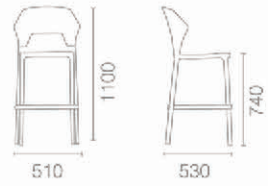

EGO-S STOOL

Page 112