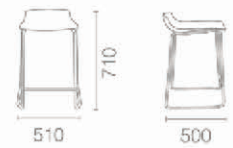

## COLOURS

Seat (made in polypropylene)

01 White
04 Red
22 Anthracite
23 Purple
24 Green
25 Blue

Stackable

Frame Colours

- Chrome Plated

\* On request, the base could be produced with outdoor resistant special paint applications.