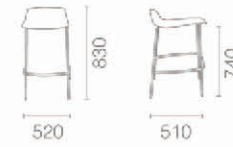

X-TREME BSS SPORT

Page 98

Stackable

Frame Colours

- Chrome Plated

* On request, the base could be produced with outdoor resistant special paint applications.

COLOURS

transparent (made in polycarbonate)

29 Red
33 Orange
35 Green
37 Clear
38 Smoke
40 Blue

solid (made in polycarbonate)

42 Black
43 White
44 Red

TIARA

Page 78