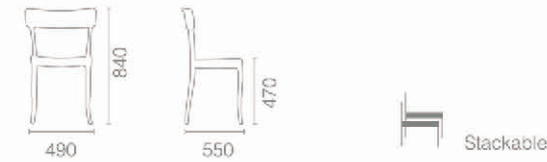

HERA-S

Page 20

COLOURS

Seat (made in polypropylene)

Back transparent (made in polycarbonate)

Back solid (made in polycarbonate)