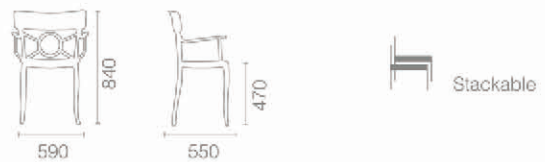

O'PERA-K

Page 14

COLOURS

Seat (made in polypropylene)

Back transparent (made in polycarbonate)

Back solid (made in polycarbonate)