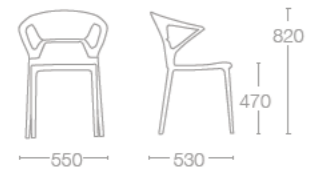

SEAT: PP FINISH COLOURS
01 White
09 Black
22 Anthracite

BACK: PC GLOSSY FINISH (TRANSPARENT) COLOURS
28 Purple
29 Red
33 Orange
35 Green
37 Clear
38 Smoke
40 Blue

BACK: PC GLOSSY FINISH (SOLID) COLOURS
42 Black

EGO-K Bar stool