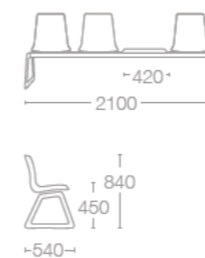

X-TREME BENCH With 3 seater & compact side table

SEAT: PC MAT FINISH COLOURS

01C White
09C Black
22C Anthracite
51C Brick red
52C D. yellow

SEAT: PC GLOSSY FINISH (TRANSPARENT) COLOURS

29 Red
33 Orange
35 Green
37 Clear
38 Smoke
40 Blue

SEAT: PC GLOSSY FINISH (SOLID) COLOURS

42 Black
43 White
44 Red

TABLE: COMPACT COLOURS

1049M Black
1050M White

FRAME COLOURS

- Chrome plated
- Anthracite powder coated
- Black powder coated
- White powder coated

Dimension are expressed in millimetres