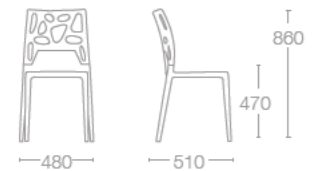

SEAT: PP FINISH COLOURS
01 White
09 Black
22 Anthracite

BACK: PC GLOSSY FINISH (TRANSPARENT) COLOURS
28 Purple
29 Red
33 Orange
35 Green
37 Clear
38 Smoke
40 Blue

BACK: PC GLOSSY FINISH (SOLID) COLOURS
42 Black
43 White
44 Red

EGO ROCK Bar stool