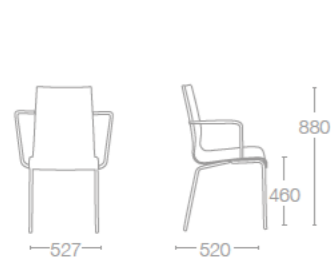

Dimension are expressed in millimetres

CHAIRS AND STOOLS

ICON COLLECTION

ICON-K

SEAT: PP FINISH COLOURS

- 01 White
- 04 Red
- 09 Black
- 21 Ivory
- 22 Anthracite

FRAME COLOURS

- Chrome plated