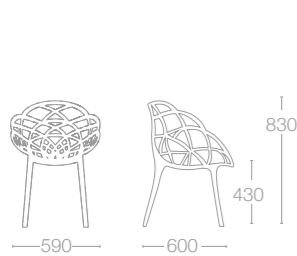

FLORA-PP

FULLY: PP AND PC MAT FINISH COLOURS

- 01C White
- 09C Black
- 22C Anthracite
- 51C Brick red

SEAT: PC GLOSSY FINISH (TRANSPARENT) COLOURS

- 28 Purple
- 29 Red
- 37 Clear
- 38 Smoke
- 40 Blue
- 50 L. orange

SEAT: PC GLOSSY FINISH (SOLID) COLOURS

- 43 White

LEGS: PP FINISH COLOURS

- 01 White
- 09C Black
- 22 Anthracite

FLORA-ML