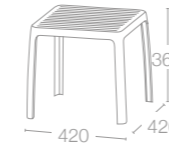

PP FINISH COLOURS
01 White
22 Anthracite
61 Taupe

ZEN COLLECTION

ZEN SUNLOUNGER