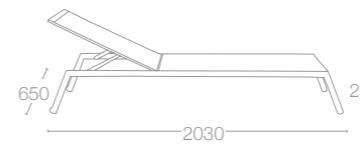

FABRIC COLOURS
5001 White
5005 Black

FRAME COLOURS
Stainless steel

ZEN SIDE TABLE