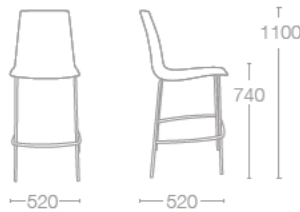

SEAT: PC MAT FINISH COLOURS

01C White
09C Black
22C Anthracite
51C Brick red
52C D. yellow

SEAT: PC GLOSSY FINISH (TRANSPARENT) COLOURS

29 Red
33 Orange
35 Green
37 Clear
38 Smoke
40 Blue

SEAT: PC GLOSSY FINISH (SOLID) COLOURS

42 Black
43 White
44 Red

FRAME COLOURS

Chrome plated

on request: the base could be produced with outdoor resistant special paint applications. Powder coated (mat): White, Anthracite, Black

X-TREME BSS