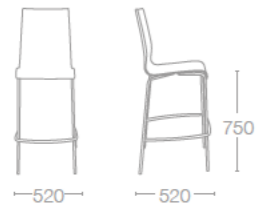

SEAT: PP FINISH COLOURS

- 01 White
- 04 Red
- 09 Black
- 21 Ivory
- 22 Anthracite

FRAME COLOURS

- Chrome plated
- Silver metallic

EDEN-S