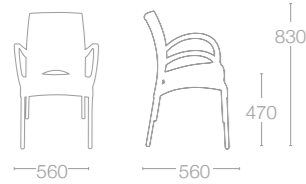

CHAIRS AND STOOLS

VITAL COLLECTION

VITAL-S

SEAT: PP FINISH COLOURS
16 D. Orange
21 Ivory

FRAME COLOURS 
 Satin Anodized Aluminium

VITAL-K

SEAT: PP FINISH COLOURS
01 White
09 Black
21 Ivory

FRAME COLOURS 
 Satin Anodized Aluminium