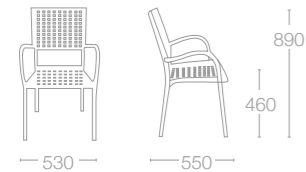

MARVEL-S

MARVEL-S

SEAT: PP FINISH COLOURS
04 Red
09 Black
12 D. Green
16 D. Orange
21 Ivory

FRAME COLOURS 
 Satin Anodized Aluminium

KAREA

KAREA

SEAT: PP FINISH COLOURS
01 White
04 Red
05 D. green
09 Black
12 L. Green
13 Teak
16 D. Orange