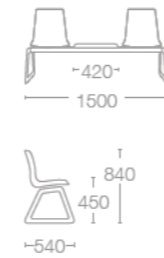

X-TREME BENCH With 2 seater & compact side table

SEAT: PC MAT FINISH COLOURS

01C White
09C Black
22C Anthracite
51C Brick red
52C D. yellow

SEAT: PC GLOSSY FINISH (TRANSPARENT) COLOURS

29 Red
33 Orange
35 Green
37 Clear
38 Smoke
40 Blue

SEAT: PC GLOSSY FINISH (SOLID) COLOURS

42 Black
43 White
44 Red

TABLE: COMPACT COLOURS

1049M Black
1050M White

FRAME COLOURS

- Chrome plated
- Anthracite powder coated
- Black powder coated
- White powder coated