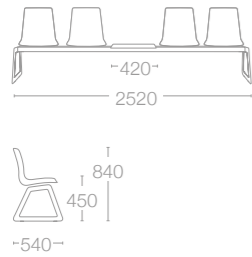

X-TREME BENCH With 4 seater & compact side table

SEAT: PC MAT FINISH COLOURS

- 01C White
- 09C Black
- 22C Anthracite
- 51C Brick red
- 52C D. yellow

SEAT: PC GLOSSY FINISH (TRANSPARENT) COLOURS

- 29 Red
- 33 Orange
- 35 Green
- 37 Clear
- 38 Smoke
- 40 Blue

SEAT: PC GLOSSY FINISH (SOLID) COLOURS

- 42 Black
- 43 White
- 44 Red

TABLE: COMPACT COLOURS

- 1049M Black
- 1050M White

FRAME COLOURS

- Chrome plated
- Anthracite powder coated
- Black powder coated
- White powder coated

FLORA COLLECTION