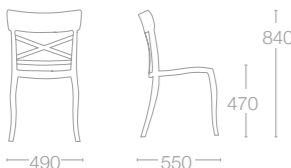

PP FINISH COLOURS

- 01 White
- 04 Red
- 65 Sandy beige
- 67 Navy blue
- 68 Canary yellow
- 69 Reseda green
- 70 Aqua blue
- 71 Urban bronze
- 72 Orange

TRIO-S