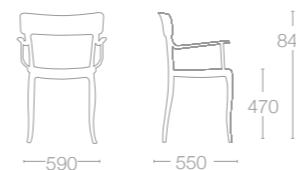

SEAT:
PP FINISH COLOURS

- 01 White
- 09 Black
- 22 Anthracite
- 65 Sandy beige

BACK: PC GLOSSY FINISH
(TRANSPARENT) COLOURS

- 28 Purple
- 29 Red
- 33 Orange
- 35 Green
- 37 Clear
- 38 Smoke
- 40 Blue

BACK: PC GLOSSY FINISH
(SOLID) COLOURS

- 42 Black
- 43 White

HERA-SP