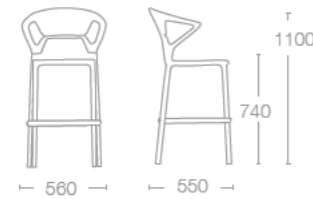

SEAT: PP FINISH COLOURS
01 White
09C Black
22C Anthracite

BACK: PC GLOSSY FINISH (TRANSPARENT) COLOURS
28 Purple
29 Red
33 Orange
35 Green
37 Clear
38 Smoke
40 Blue

BACK: PC GLOSSY FINISH (SOLID) COLOURS
42 Black

FRAME COLOURS
Satin anodized aluminium
White painted aluminium (mat)
Black painted aluminium (mat)
Anthracite painted aluminium (mat)

EGO ROCK