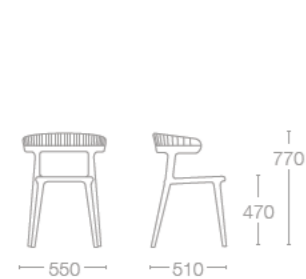

BACK: PC GLOSSY FINISH (SOLID) COLOURS

- 42 Black
- 43 White

LUNA STRIPE

SEAT: PP FINISH COLOURS

- 01 White
- 09 Black
- 22 Anthracite
- 61 Taupe

BACK: PP FINISH COLOURS

- 01 White
- 09 Black
- 22 Anthracite
- 61 Taupe