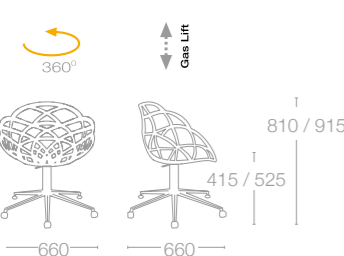

FLORA CHIEF

SEAT: PC MATT FINISH COLOURS

- 01C White
- 09C Black
- 22C Anthracite
- 51C Brick red

SEAT: PC GLOSSY FINISH (TRANSPARENT) COLOURS

- 28 Purple
- 29 Red
- 37 Clear
- 38 Smoke
- 40 Blue
- 50 L. orange

SEAT: PC GLOSSY FINISH (SOLID) COLOURS

- 43 White

FRAME COLOURS

- Chrome plated

Dimension are expressed in millimetres

GYZA