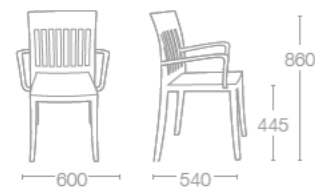

PP MAT FINISH COLOURS

- 51C Brick red
- 53C D. brown

PP FINISH COLOURS

- 01 White
- 17 Warm grey
- 52 D. yellow
- 61 Taupe

MAMBO

MAMBO