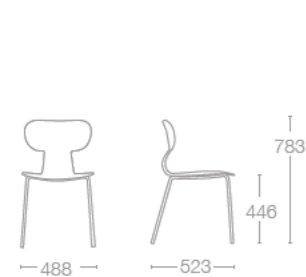

YUGO-S

SEAT: PP FINISH COLOURS

- 01 White
- 04 Red
- 09 Black
- 22 Anthracite
- 64 Reflex Blue
- 68 C. Yellow
- 69 R. Green

FRAME COLOURS

- Chrome plated
- Anthracite powder coated
- Black powder coated
- White powder coated

Powder coated (mat): Stregghned against rusting and scratches with cataphoresis application.

On request the base could be produced special paint applications; silver metallic

Dimension are expressed in millimetres