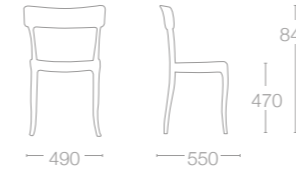

HERA COLLECTION

HERA-S

SEAT:
PP FINISH COLOURS

- 01 White
- 09 Black
- 22 Anthracite
- 65 Sandy beige

BACK: PC GLOSSY FINISH
(TRANSPARENT) COLOURS

- 28 Purple
- 29 Red
- 33 Orange
- 35 Green
- 37 Clear
- 38 Smoke
- 40 Blue