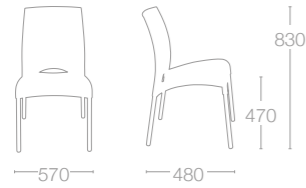

CHAIRS AND STOOLS

VITAL COLLECTION

VITAL-S

SEAT: PP FINISH COLOURS
16 D. Orange
21 Ivory

FRAME COLOURS 
 Satin Anodized Aluminium

VITAL-K

SEAT: PP FINISH COLOURS
01 White
09 Black
21 Ivory

FRAME COLOURS 
 Satin Anodized Aluminium