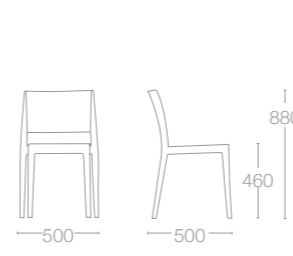

SEAT: PC GLOSSY FINISH (SOLID) COLOURS

- 43 White

FRAME COLOURS

- Chrome plated

Dimension are expressed in millimetres

GYZA

GYZA

PC MAT FINISH COLOURS