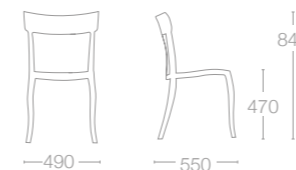

PP FINISH COLOURS

- 01 White
- 09 Black
- 22 Anthracite
- 61 Taupe
- 65 Sandy beige

HERA-SP Rattan