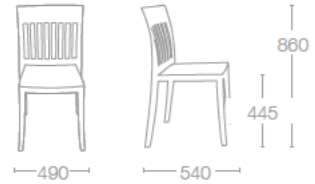

PP MAT FINISH COLOURS

- 51C Brick red
- 53C D. brown

PP FINISH COLOURS

- 01 White
- 17 Warm grey
- 52 D. yellow
- 61 Taupe

EDEN-K