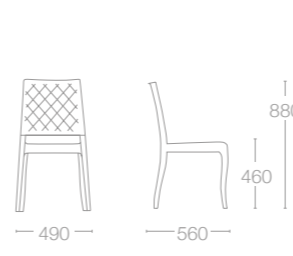

CLASS-XC

PC GLOSSY FINISH (TRANSPARENT) COLOURS

- 37 Clear
- 38 Smoke

TIARA

TIARA