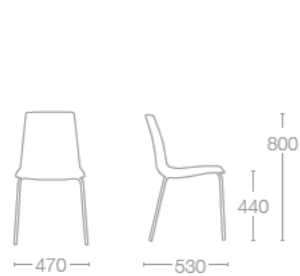

CHAIRS AND STOOLS

X-TREME COLLECTION

X-TREME-S

SEAT: PC MAT FINISH COLOURS

01C White
09C Black
22C Anthracite
51C Brick red
52C D. yellow

SEAT: PC GLOSSY FINISH (TRANSPARENT) COLOURS

29 Red
33 Orange
35 Green
37 Clear
38 Smoke
40 Blue

SEAT: PC GLOSSY FINISH (SOLID) COLOURS

42 Black
43 White
44 Red

FRAME COLOURS

Chrome plated

on request: the base could be produced with outdoor resistant special paint applications. Powder coated (mat): White, Anthracite, Black

X-TREME-S WOX With beech wood leg