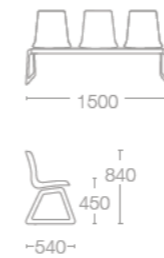

X-TREME BENCH With 3 seater

SEAT: PC MAT FINISH COLOURS

01C White
09C Black
22C Anthracite
51C Brick red
52C D. yellow

SEAT: PC GLOSSY FINISH (TRANSPARENT) COLOURS

29 Red
33 Orange
35 Green
37 Clear
38 Smoke
40 Blue

SEAT: PC GLOSSY FINISH (SOLID) COLOURS

42 Black
43 White
44 Red

FRAME COLOURS

- Chrome plated
- Anthracite powder coated
- Black powder coated
- White powder coated