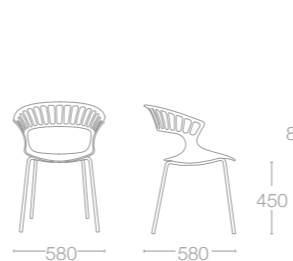

- 42 Black
- 43 White

CLASS-XC

PC GLOSSY FINISH (TRANSPARENT) COLOURS

- 37 Clear
- 38 Smoke

TIARA

TIARA

SEAT: PP FINISH COLOURS

- 01 White
- 04 Red
- 22 Anthracite
- 23 Purple