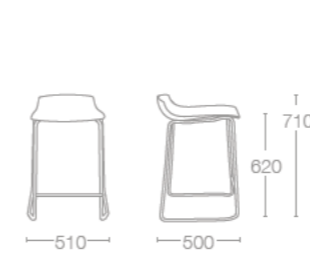

X-TREME SLED

SEAT: PC MAT FINISH COLOURS

01C White
09C Black
22C Anthracite
51C Brick red
52C D. yellow

SEAT: PC GLOSSY FINISH (TRANSPARENT) COLOURS

29 Red
33 Orange
35 Green
37 Clear
38 Smoke
40 Blue

SEAT: PC GLOSSY FINISH (SOLID) COLOURS

42 Black
43 White
44 Red

FRAME COLOURS

Chrome plated

on request: the base could be produced with outdoor resistant special paint applications. Powder coated (mat): White, Anthracite, Black