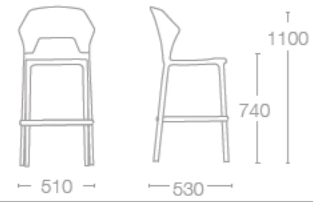

CHAIRS AND STOOLS

EGO COLLECTION

EGO-S Bar stool

SEAT: PP FINISH COLOURS
01 White
09C Black
22C Anthracite

BACK: PC GLOSSY FINISH (TRANSPARENT) COLOURS
28 Purple
29 Red
33 Orange
35 Green
37 Clear
38 Smoke
40 Blue

BACK: PC GLOSSY FINISH (SOLID) COLOURS
42 Black

FRAME COLOURS
Satin anodized aluminium
White painted aluminium (mat)
Black painted aluminium (mat)
Anthracite painted aluminium (mat)

EGO-K