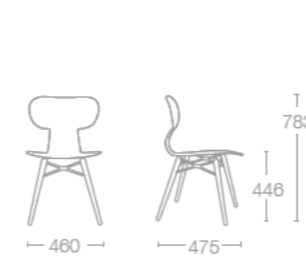

YUGO-S WOX

SEAT: PP FINISH COLOURS

- 01 White
- Yellow
- Blue
- Red
- 09 Black
- 22 Anthracite

WOODEN LEG FINISHES

- Natural beech wood
- Wenge lacquered beech wood
- Black lacquered beech wood
- White lacquered beech wood

METAL STRAPS FINISHES

Anthracite

On request the strap could be produced in with white (mat) finish. For not standards colours please check the price and delivery time.