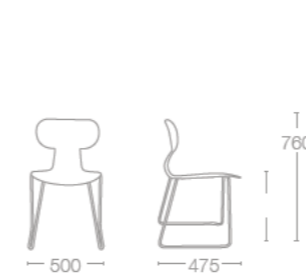

YUGO-S SLED

SEAT: PP FINISH COLOURS

- 01 White
- 04 Red
- 09 Black
- 22 Anthracite
- 64 Reflex Blue
- 68 C. Yellow
- 69 R. Green

FRAME COLOURS

- Chrome plated

O'PERA COLLECTION