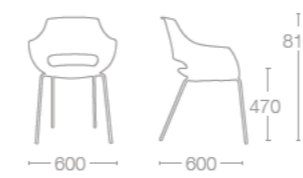

OPAL-ML

SEAT: PC GLOSSY FINISH (TRANSPARENT) COLOURS
29 Red
33 Orange
35 Green
37 Clear
38 Smoke
40 Blue

SEAT: PC GLOSSY FINISH (SOLID) COLOURS
42 Black
43 White
44 Red

FRAME COLOURS
Chrome plated
on request: the base could be produced with outdoor resistant special paint applications. Powder coated (mat): White, Anthracite, Black

OPAL WOX With beech wood leg