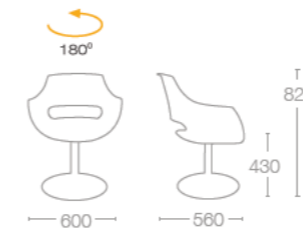

SEAT: PC MAT FINISH COLOURS
01C White
09C Black
22C Anthracite
51C Brick red
52C D. yellow

SEAT: PC GLOSSY FINISH (SOLID) COLOURS
42 Black
43 White
44 Red

FRAME COLOURS
Chrome plated