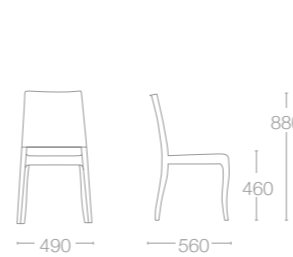

CLASS-X

PC MAT FINISH COLOURS

- 01C White
- 09C Black
- 22C Anthracite
- 51C Brick red

PC GLOSSY FINISH (TRANSPARENT) COLOURS

- 37 Clear
- 38 Smoke
- 39 Amber

PC GLOSSY FINISH (SOLID) COLOURS

- 42 Black
- 43 White