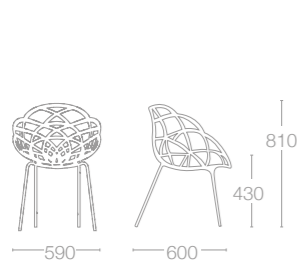

SEAT: PC MATT FINISH COLOURS

- 01C White
- 09C Black
- 22C Anthracite
- 51C Brick red

SEAT: PC GLOSSY FINISH (TRANSPARENT) COLOURS

- 28 Purple
- 29 Red
- 37 Clear
- 38 Smoke
- 40 Blue
- 50 L. orange

SEAT: PC GLOSSY FINISH (SOLID) COLOURS

- 43 White

FRAME COLOURS

1. Chrome plated
2. on request: the base could be produced with outdoor resistant special paint applications.
   Powder coated (mat):
   White, Anthracite, Black