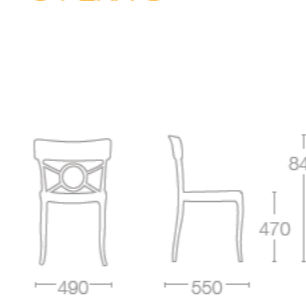

FRAME COLOURS

- Chrome plated

O'PERA COLLECTION

O'PERA-S

SEAT: PP FINISH COLOURS

- 01 White
- 09 Black
- 22 Anthracite

BACK: PC GLOSSY FINISH (TRANSPARENT) COLOURS

- 29 Red
- 37 Clear
- 38 Smoke