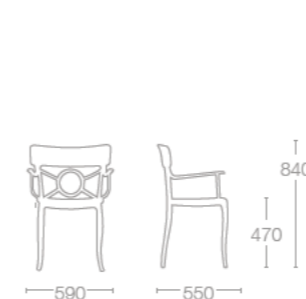

O'PERA-K

SEAT: PP FINISH COLOURS

- 01 White
- 09 Black
- 22 Anthracite

BACK: PC GLOSSY FINISH (TRANSPARENT) COLOURS

- 29 Red
- 37 Clear
- 38 Smoke

BACK: PC GLOSSY FINISH (SOLID) COLOURS

- 42 Black
- 43 White

EGO COLLECTION