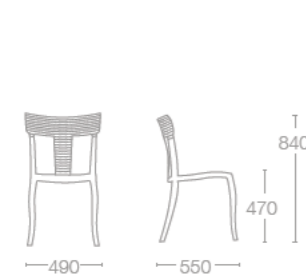

CHAIRS AND STOOLS

TORO COLLECTION

TORO-S

PP FINISH COLOURS

- 01 White
- 09 Black
- 22 Anthracite
- 61 Taupe
- 65 Sandy beige

TORO-S Rattan

PP FINISH COLOURS

- 01 White
- 22 Anthracite
- 53 D. brown
- 65 Sandy beige
- 66 Storm grey