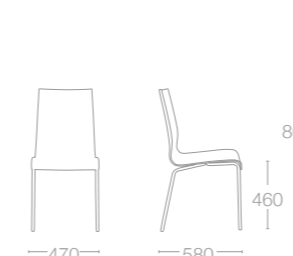

ICON-S

SEAT: PP FINISH COLOURS

- 01 White
- 04 Red
- 09 Black
- 21 Ivory
- 22 Anthracite

FRAME COLOURS

- Chrome plated
- Silver metallic

Dimension are expressed in millimetres