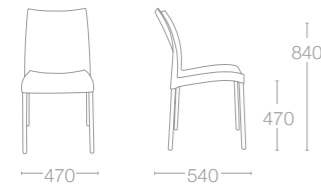

SEAT: PP FINISH COLOURS
04 Red
09 Black
12 D. Green
16 D. Orange
21 Ivory

FRAME COLOURS
Satin Anodized Aluminium

KAREA

KAREA