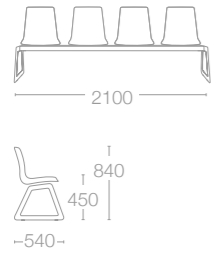

CHAIRS AND STOOLS

X-TREME COLLECTION

X-TREME BENCH With 4 seater

SEAT: PC MAT FINISH COLOURS

- 01C White
- 09C Black
- 22C Anthracite
- 51C Brick red
- 52C D. yellow

SEAT: PC GLOSSY FINISH (TRANSPARENT) COLOURS

- 29 Red
- 33 Orange
- 35 Green
- 37 Clear
- 38 Smoke
- 40 Blue

SEAT: PC GLOSSY FINISH (SOLID) COLOURS

- 42 Black
- 43 White
- 44 Red

FRAME COLOURS

- Chrome plated
- Anthracite powder coated
- Black powder coated
- White powder coated