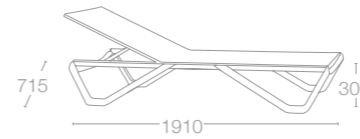

WAVE SUNLOUNGER

BASE: PP FINISH COLOURS
01 White
22 Anthracite
61 Taupe

FRAME COLOURS
Satin anodized aluminium

FABRIC COLOURS
5001 White
5005 Black
5017 Yellow
5347 Turquoise
5374 Grey
5700 Anthracite
50070 Taupe

WAVE SIDE TABLE