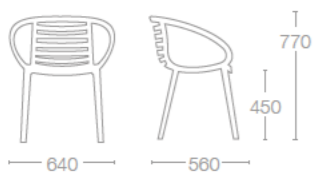

PP FINISH COLOURS

- 01 White
- 18 Brown
- 22 Anthracite
- 61 Taupe

COOL