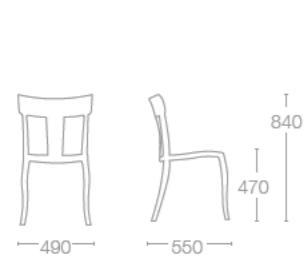

CHAIRS AND STOOLS

TORO COLLECTION

TORO-S

PP FINISH COLOURS

- 01 White
- 09 Black
- 22 Anthracite
- 61 Taupe
- 65 Sandy beige