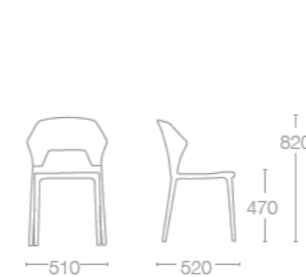

EGO-S

SEAT: PP FINISH COLOURS

- 01 White
- 09 Black
- 22 Anthracite

BACK: PC GLOSSY FINISH (TRANSPARENT) COLOURS

- 28 Purple
- 29 Red
- 33 Orange
- 35 Green
- 37 Clear
- 38 Smoke
- 40 Blue

BACK: PC GLOSSY FINISH (SOLID) COLOURS

- 42 Black

Dimension are expressed in millimetres