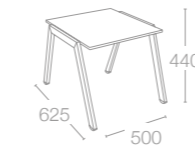

FRAME COLOURS 
 Stainless steel

ZEN SIDE TABLE

COMPACT TABLE TOP COLOURS
1050M White
1049M Black

FRAME COLOURS 
 Stainless steel

Dimension are expressed in millimetres