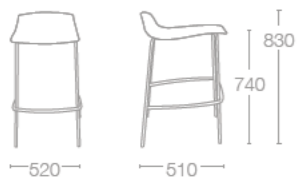

42 Black
43 White
44 Red

FRAME COLOURS

Chrome plated

on request: the base could be produced with outdoor resistant special paint applications. Powder coated (mat): White, Anthracite, Black

X-TREME BSS

SEAT: PC MAT FINISH COLOURS