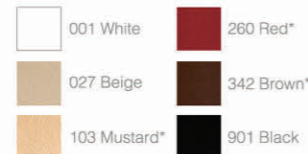

HERA CUSHION

COLOURS

Genetic (Leather Colours)

Antelope (Fabric Colours)

Capitone Genetic (Leather Colours)

Pandora (Fabric Colours)

•Indicated (*) colours will be produced upon order.

MAMBO CUSHION

COLOURS

Genetic (Leather Colours)

Antelope (Fabric Colours)

Pandora (Fabric Colours)

•Indicated (*) colours will be produced upon order.

REMOVABLE CUSHIONS

O'PERA CUSHION

COLOURS

	001 White		260 Red*
	027 Beige		342 Brown*
	103 Mustard*		901 Black

Antelope (Fabric Colours)

	117 Green*		722 Grey*
	373 Orange*		730 Purple*
	402 Red*		800 Black*

Capitone Genetic (Leather Colours)

	001 White		009 Black
--	-----------	--	-----------

Antelope (Fabric Colours)

	117 Green*		722 Grey*
	373 Orange*		730 Purple*
	402 Red*		800 Black*

Pandora (Fabric Colours)

	308 Beige		800 Black
--	-----------	--	-----------

•Indicated (*) colours will be produced upon order.