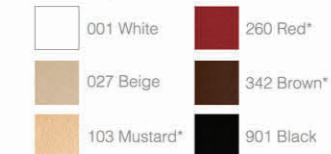

COLOURS

Genetic (Leather Colours)

Antelope (Fabric Colours)

Pandora (Fabric Colours)

•Indicated (*) colours will be produced upon order.

REMOVABLE CUSHIONS

O'PERA CUSHION

COLOURS

Genetic (Leather Colours)

Antelope (Fabric Colours)

Capitone Genetic (Leather Colours)

Pandora (Fabric Colours)

•Indicated (*) colours will be produced upon order.

HERA CUSHION

COLOURS

Genetic (Leather Colours)

Antelope (Fabric Colours)

Capitone Genetic (Leather Colours)

Pandora (Fabric Colours)

•Indicated (*) colours will be produced upon order.

COOL CUSHION

COLOURS

Genetic (Leather Colours)

Antelope (Fabric Colours)

Antelope (Fabric Colours)

	117 Green*		722 Grey*
	373 Orange*		730 Purple*
	402 Red*		800 Black*

Pandora (Fabric Colours)

	308 Beige		800 Black
--	-----------	--	-----------

•Indicated (*) colours will be produced upon order.