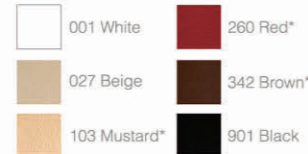

COLOURS

Genetic (Leather Colours)