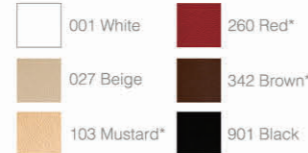

FIXED CUSHIONS

O'PERA CUSHION

COLOURS

Genetic (Leather Colours)

Antelope (Fabric Colours)

Capitone Genetic (Leather Colours)

Pandora (Fabric Colours)

•Indicated (*) colours will be produced upon order.

	001 White		260 Red*
	027 Beige		342 Brown*
	103 Mustard*		901 Black

Antelope (Fabric Colours)

	117 Green*		722 Grey*
	373 Orange*		730 Purple*
	402 Red*		800 Black*

Capitone Genetic (Leather Colours)

	001 White		009 Black
--	-----------	--	-----------

Antelope (Fabric Colours)

	117 Green*		722 Grey*
	373 Orange*		730 Purple*
	402 Red*		800 Black*

Pandora (Fabric Colours)

	308 Beige		800 Black
--	-----------	--	-----------

•Indicated (*) colours will be produced upon order.

Capitone Genetic (Leather Colours)

	001 White		009 Black
--	-----------	--	-----------

Pandora (Fabric Colours)

	308 Beige		800 Black
--	-----------	--	-----------

•Indicated (*) colours will be produced upon order.