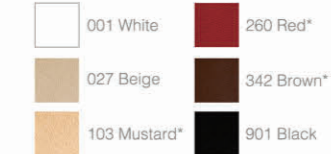

COLOURS

Genetic (Leather Colours)