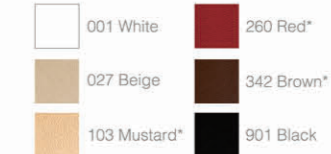

COLOURS

Genetic (Leather Colours)

Antelope (Fabric Colours)

Pandora (Fabric Colours)

•Indicated (*) colours will be produced upon order.

REMOVABLE CUSHIONS

O'PERA CUSHION

COLOURS

Genetic (Leather Colours)

Antelope (Fabric Colours)

Capitone Genetic (Leather Colours)

Pandora (Fabric Colours)

•Indicated (*) colours will be produced upon order.

HERA CUSHION

COLOURS

Genetic (Leather Colours)

	001 White		260 Red*
	027 Beige		342 Brown*
	103 Mustard*		901 Black

Antelope (Fabric Colours)

	117 Green*		722 Grey*
	373 Orange*		730 Purple*
	402 Red*		800 Black*

Capitone Genetic (Leather Colours)

	001 White		009 Black
--	-----------	--	-----------

Antelope (Fabric Colours)

	117 Green*		722 Grey*
	373 Orange*		730 Purple*
	402 Red*		800 Black*

Pandora (Fabric Colours)

	308 Beige		800 Black
--	-----------	--	-----------

•Indicated (*) colours will be produced upon order.